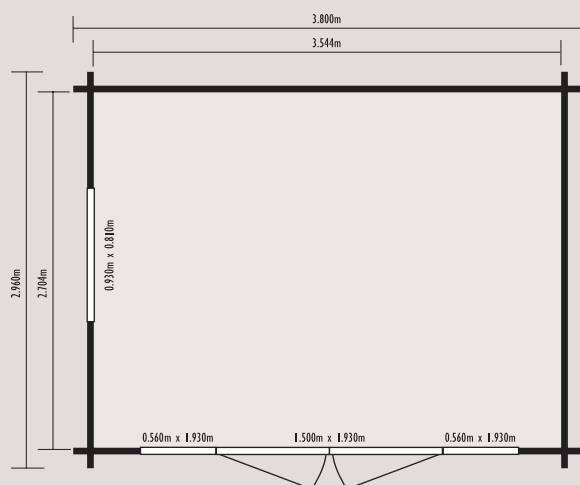

mirva

Dimensions	Internal	External (excl. overhangs)
Width	3.544m	3.800m
Depth	2.704m	2.960m
Ridge Height	-	2.570m
Area	9.58m ²	11.25m ²

STANDARD FEATURES

- 28mm Log thickness
- Square roof shingle tiles
- Perspex glazing